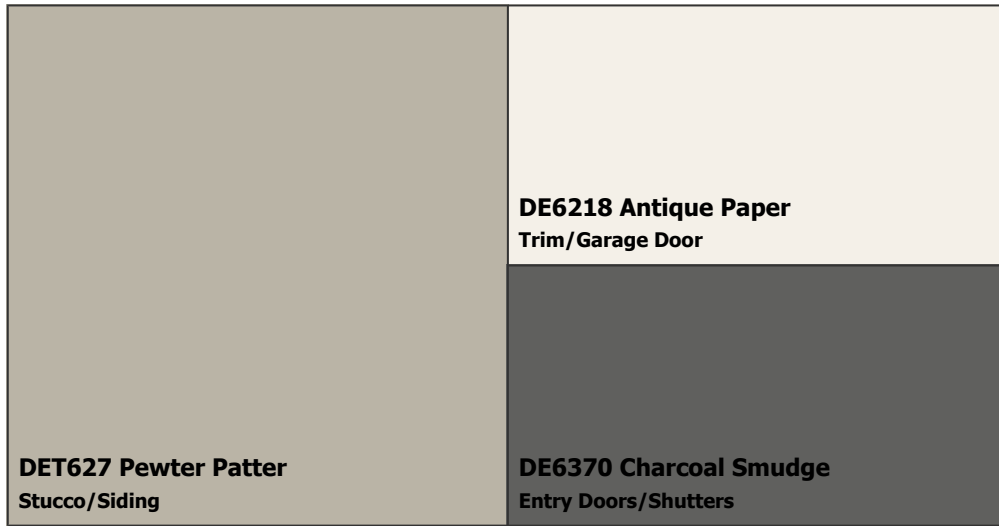

Wagon Wheel HOA

SUBDIVISION: Exterior Paint Schemes

LOCATION: Trabuco Canyon, CA, 92679

Scheme 6

NOTES TO HOMEOWNERS:

COLOR DISCLAIMER: These color chips are produced as accurately as possible; however, actual paint colors may vary from these samples and from batch to batch. Paint colors are affected by many factors, including lighting, age, type of finish, type of surface, and adjacent colors. Some colors may require more than one coat for complete coverage. If final color appearance and color matches are critical, paint should be sampled on the actual surface before full application. Application of the paint constitutes acceptance of the color. Dunn-Edwards assumes no responsibility for color after application.